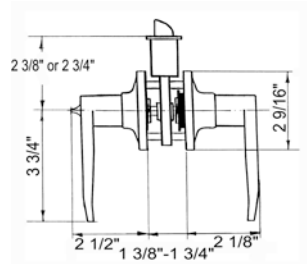

BETTER HOME PRODUCTS

CANDLESTICK PARK COLLECTION SPECIFICATIONS

PUSH BUTTON PRIVACY - DARK BRONZE FINISH

BHP ITEM# 20411DB - Privacy Set

Grade III tubular privacy set. All metal components

Door Prep - Crossbore 2 1/8", Edge Bore 1", Latch Face 1"x2 1/4"

Door Thickness - 1 3/8" to 1 3/4"

Function - Both sides lever locked by center push button inside. Opened by turning lever inside. Also can be opened by emergency key out side

Strike - Full lip radius corner standard. Other options available

Latch - 1/2" throw bolt, 2 3/8" or 2 3/4" backset adjustable. Radius corner face plate standard. Other options available

Door Handing - Non - handed