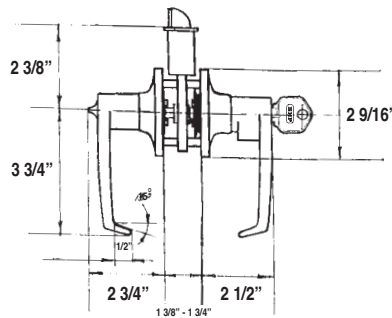

BETTER HOME PRODUCTS

U.L. LISTED CANDLESTICK COLLECTION (3-Hour Fire Rating) UL40,000 SERIES – 1/2" RETURN LEVER DESIGN – DULL CHROME FINISH

BHP Item #UL40126DC - Passage Set

Grade III tubular passage set, constructed from zinc dichromate-plated steel inner components and lacquer-coated brass outer components. Stainless steel tongue, latch face and strike. U.L. approved 3-hour fire rating. (U.L. Control #8ZA6)

Additional Hardware Included:

- * 1 pc. 2 1/4" x 1 3/4" radius-corner, full-lip strike plate
- * 1 pc. all-metal, adjustable spring latch with 2 3/8" - 2 3/4" backset and 1/4" radius-corner latch face
- * 4 pcs. #8 x 3/4" wood screws and 2 pcs. 1 1/8" machine screws

BHP Item #UL45526DC - Entry Set

Grade III tubular entry set, constructed from zinc dichromate-plated steel inner components, solid brass cylinder plug and lacquer-coated brass outer components. Stainless steel tongue, latch face and strike. U.L. approved 3-hour fire rating. (U.L. Control #8ZA6)

Additional Hardware Included:

- * 1 pc. 2 1/4" x 1 3/4" radius-corner, full-lip strike plate
- * 1 pc. all-metal, adjustable dead-locking latch with 2 3/8" - 2 3/4" backset and 1/4" radius-corner latch face
- * 4 pcs. #8 x 3/4" wood screws and 2 pcs. 1 1/8" machine screws
- * 2 pcs. homeowner keys