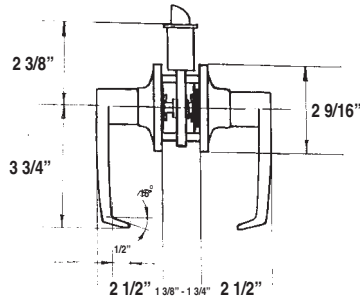

BETTER HOME PRODUCTS

U.L. LISTED CANDLESTICK COLLECTION (3-Hour Fire Rating) UL40,000 SERIES – 1/2" RETURN LEVER DESIGN – DULL CHROME FINISH

BHP Item #UL40126DC - Passage Set

Grade III tubular passage set, constructed from zinc dichromate-plated steel inner components and lacquer-coated brass outer components. Stainless steel tongue, latch face and strike. U.L. approved 3-hour fire rating. (U.L. Control #8ZA6)

Additional Hardware Included:

- * 1 pc. 2 1/4" x 1 3/4" radius-corner, full-lip strike plate
- * 1 pc. all-metal, adjustable spring latch with 2 3/8" - 2 3/4" backset and 1/4" radius-corner latch face
- * 4 pcs. #8 x 3/4" wood screws and 2 pcs. 1 1/8" machine screws

BHP Item #UL45526DC - Entry Set

Grade III tubular entry set, constructed from zinc dichromate-plated steel inner components, solid brass cylinder plug and lacquer-coated brass outer components. Stainless steel tongue, latch face and strike. U.L. approved 3-hour fire rating. (U.L. Control #8ZA6)

Additional Hardware Included:

- * 1 pc. 2 1/4" x 1 3/4" radius-corner, full-lip strike plate
- * 1 pc. all-metal, adjustable dead-locking latch with 2 3/8" - 2 3/4" backset and 1/4" radius-corner latch face
- * 4 pcs. #8 x 3/4" wood screws and 2 pcs. 1 1/8" machine screws
- * 2 pcs. homeowner keys