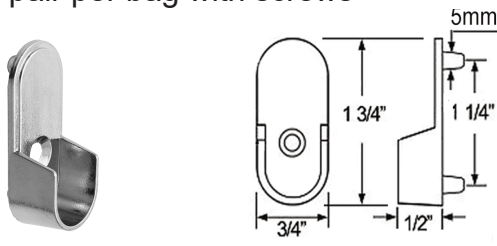

BETTER HOME PRODUCTS

OVAL CLOSET RODS & ACCESSORIES SPECIFICATIONS

ITEM#:

800BLK - 8' Oval Closet Rod. Matte Black Finish
 800CH - 8' Oval Closet Rod. Chrome Finish
 800SN - 8' Oval Closet Rod. Matte Nickel Finish
 1200BLK - 12' Oval Closet Rod. Matte Black Finish
 1200CH - 12' Oval Closet Rod. Chrome Finish
 1200SN - 12' Oval Closet Rod. Matte Nickel Finish

FEATURES:

- * For closet, closet organizer and other storage applications
- * 1.0 mm thick cold rolled steel. Seamless appearance
- * Long lasting, corrosion-resistant finish
- * Easy to cut to length needed

Oval Rod Socket Set With Pins

- 1 pair per bag with screws

Item#: 338BLK - Matte Black Finish
 338CH - Chrome Finish
 338SN - Satin Nickel Finish

Oval Rod Center Support

- 1 piece per bag with screws

Item#: 437BLK - Matte Black Finish
 437CH - Chrome Finish
 437SN - Satin Nickel finish