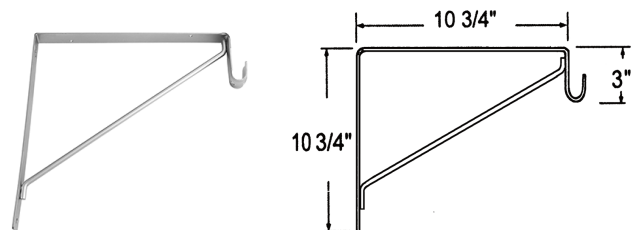

BETTER HOME PRODUCTS

OVAL CLOSET RODS & ACCESSORIES SPECIFICATIONS

ITEM#:

800BLK - 8' Oval Closet Rod. Matte Black Finish
 800CH - 8' Oval Closet Rod. Chrome Finish
 800SN - 8' Oval Closet Rod. Matte Nickel Finish
 1200BLK - 12' Oval Closet Rod. Matte Black Finish
 1200CH - 12' Oval Closet Rod. Chrome Finish
 1200SN - 12' Oval Closet Rod. Matte Nickel Finish

FEATURES:

- * For closet, closet organizer and other storage applications
- * 1.0 mm thick cold rolled steel. Seamless appearance
- * Long lasting, corrosion-resistant finish
- * Easy to cut to length needed

Oval Rod Socket Set

- 1 pair per bag with screws

Item#: 438BLK - Matte Black Finish
 438CH - Chrome Finish
 438SN - Satin Nickel Finish

Oval Rod S & R Support

- Individually polybagged with screws

Item#: 708BLK - Matte Black Finish
 708CH - Chrome Finish
 708SN - Satin Nickel Finish