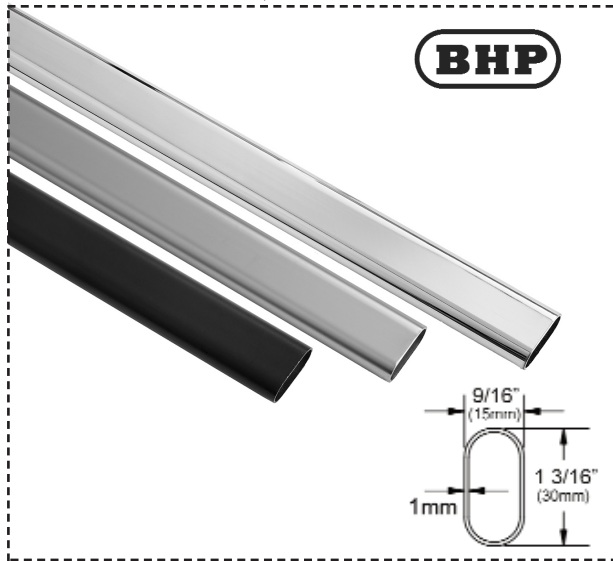

BETTER HOME PRODUCTS

OVAL CLOSET RODS & ACCESSORIES SPECIFICATIONS

ITEM#:

800BLK - 8' Oval Closet Rod. Matte Black Finish
 800CH - 8' Oval Closet Rod. Chrome Finish
 800SN - 8' Oval Closet Rod. Matte Nickel Finish
 1200BLK - 12' Oval Closet Rod. Matte Black Finish
 1200CH - 12' Oval Closet Rod. Chrome Finish
 1200SN - 12' Oval Closet Rod. Matte Nickel Finish

FEATURES:

- * For closet, closet organizer and other storage applications
- * 1.0 mm thick cold rolled steel. Seamless appearance
- * Long lasting, corrosion-resistant finish
- * Easy to cut to length needed

Oval Rod Socket Set With Pins

- 1 pair per bag with screws

Item#: 338BLK - Matte Black Finish
 338CH - Chrome Finish
 338SN - Satin Nickel Finish

Oval Rod Center Support

- 1 piece per bag with screws

Item#: 437BLK - Matte Black Finish
 437CH - Chrome Finish
 437SN - Satin Nickel finish