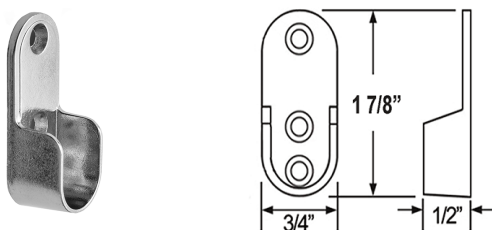

BETTER HOME PRODUCTS

OVAL CLOSET RODS & ACCESSORIES SPECIFICATIONS

ITEM#:

800BLK - 8' Oval Closet Rod. Matte Black Finish
 800CH - 8' Oval Closet Rod. Chrome Finish
 800SN - 8' Oval Closet Rod. Matte Nickel Finish
 1200BLK - 12' Oval Closet Rod. Matte Black Finish
 1200CH - 12' Oval Closet Rod. Chrome Finish
 1200SN - 12' Oval Closet Rod. Matte Nickel Finish

FEATURES:

- * For closet, closet organizer and other storage applications
- * 1.0 mm thick cold rolled steel. Seamless appearance
- * Long lasting, corrosion-resistant finish
- * Easy to cut to length needed

Oval Rod Socket Set With Pins

- 1 pair per bag with screws

Item#: 338BLK - Matte Black Finish
 338CH - Chrome Finish
 338SN - Satin Nickel Finish

Oval Rod Center Support

- 1 piece per bag with screws

Item#: 437BLK - Matte Black Finish
 437CH - Chrome Finish
 437SN - Satin Nickel finish

Oval Rod Socket Set

- 1 pair per bag with screws

Item#: 438BLK - Matte Black Finish
 438CH - Chrome Finish
 438SN - Satin Nickel Finish

Oval Rod S & R Support

- Individually polybagged with screws

Item#: 708BLK - Matte Black Finish
 708CH - Chrome Finish
 708SN - Satin Nickel Finish