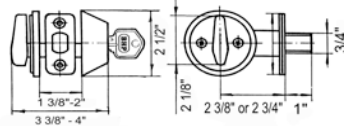

BETTER HOME PRODUCTS

DEADBOLTS SPECIFICATIONS

MATTE BLACK FINISH

BHP ITEM# 14644BLK - Single Cylinder

Grade III single cylinder deadbolt. All metal components

Door Prep - Crossbore 2 1/8", Edge Bore 1", Latch Face 1"x2 1/4"

Door Thickness - 1 3/8" to 1 3/4"

Function: Locked or unlocked by key out side or center turn-piece inside. Inside always free

Cylinder - 5 pins, Kwikset® KW 1 keyway

Strike - Packed with 1Pc 1"x2 1/4" radius corner strike and 1 Pc full lip radius corner strike. Other options available

Latch - 1" throw dead latch, 2 3/8" or 2 3/4" backset adjustable. Radius corner face plate standard. Other options available

Door Handing - Non - handed

BHP ITEM# 10844BLK - Keyless Deadbolt

Grade III one-side deadbolt.

Door Prep - Half-bore 2 1/8", Edge Bore 1", Latch Face 1"x2 1/4"

Door Thickness - 1 3/8" to 1 3/4"

Function: Locked or unlocked by turn-piece inside

Strike - Packed with 1Pc 1"x2 1/4" radius corner strike and 1 Pc full lip radius corner strike. Other options available