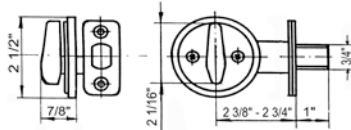

BETTER HOME PRODUCTS

DEADBOLTS SPECIFICATIONS

MATTE BLACK FINISH

BHP ITEM# 14644BLK - Single Cylinder

Grade III single cylinder deadbolt. All metal components

Door Prep - Crossbore 2 1/8", Edge Bore 1", Latch Face 1"x2 1/4"

Door Thickness - 1 3/8" to 1 3/4"

Function: Locked or unlocked by key out side or center turn-piece inside. Inside always free

Cylinder - 5 pins, Kwikset® KW 1 keyway

Strike - Packed with 1Pc 1"x2 1/4" radius corner strike and 1 Pc full lip radius corner strike. Other options available

Latch - 1" throw dead latch, 2 3/8" or 2 3/4" backset adjustable. Radius corner face plate standard. Other options available

Door Handing - Non - handed

BHP ITEM# 10844BLK - Keyless Deadbolt

Grade III one-side deadbolt.

Door Prep - Half-bore 2 1/8", Edge Bore 1", Latch Face 1"x2 1/4"

Door Thickness - 1 3/8" to 1 3/4"

Function: Locked or unlocked by turn-piece inside

Strike - Packed with 1Pc 1"x2 1/4" radius corner strike and 1 Pc full lip radius corner strike. Other options available