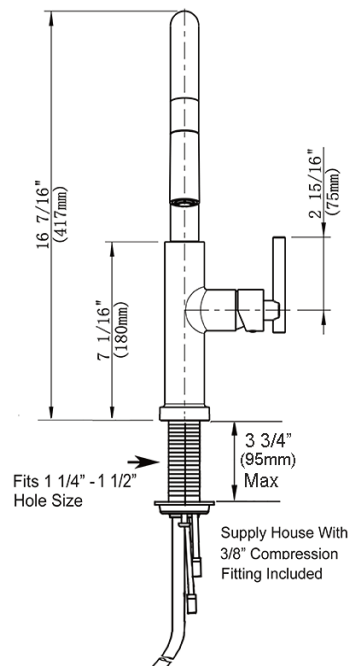

ITEM NUMBERS:

- F39711DB - Dark Bronze Finish
- F39715SN - Satin Nickel Finish
- F39744BLK - Matte Black Finish
- F39788CH - Chrome Finish

STANDARDS:

- ASME A112.18.1 / CSA B125. 1
- NSF/ANSI/CAN 372 Lead Free
- EPA WaterSense
- ADA for Lever Handles
- $Q \leq 1$

CRITICAL DIMENSIONS