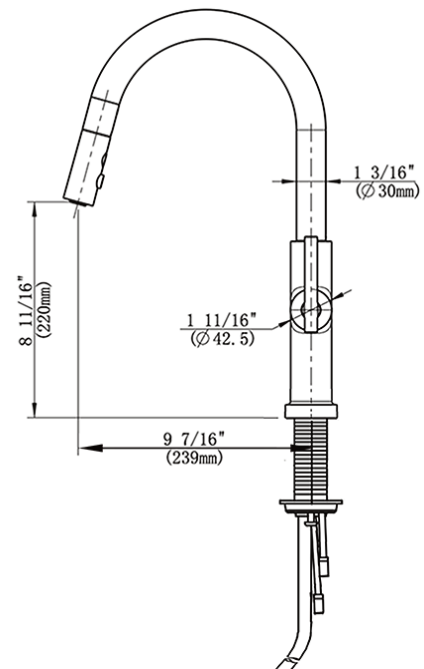

ITEM NUMBERS:

- F39711DB - Dark Bronze Finish
- F39715SN - Satin Nickel Finish
- F39744BLK - Matte Black Finish
- F39788CH - Chrome Finish

STANDARDS:

- ASME A112.18.1 / CSA B125. 1
- NSF/ANSI/CAN 372 Lead Free
- EPA WaterSense
- ADA for Lever Handles
- $Q \leq 1$

CRITICAL DIMENSIONS